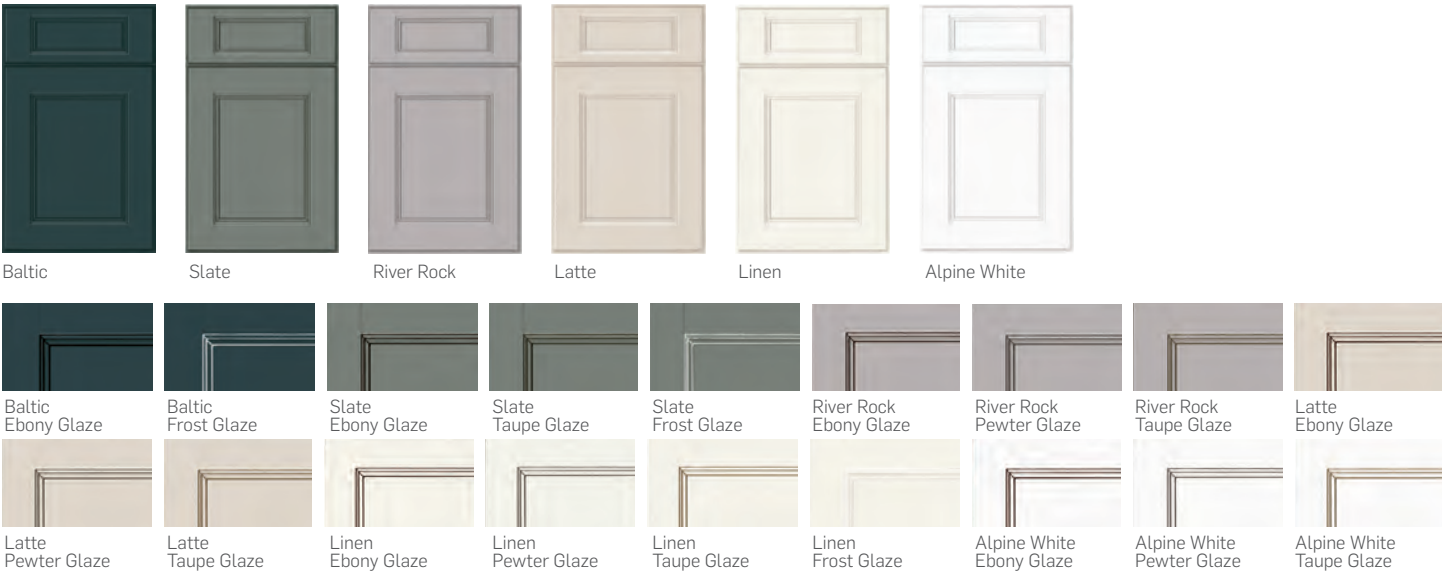

P Enamel Paint* and Glaze* finishes:

Addison 5-PC Cabinetry – Addison's 3/4" thick solid door frames are assembled with five-piece mortise and tenon joinery. The recessed flat center panel is constructed of genuine maple wood veneer or painted MDF. Full overlay doors feature a double step straight edge outside profile. Available in 5-piece or slab drawer front construction. Decorative hardware is required.

*additional charge applies
Visit echeloncabinetry.com/paint-disclosure for more information on our painted finishes.