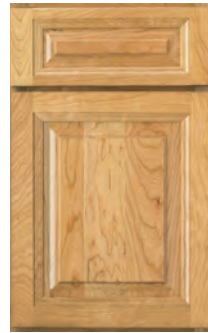

C Cherry Stain and Glaze* finishes:

Crystal

Langdon 5-PC Cabinetry – Langdon's 3/4" thick solid door frames are assembled with five-piece mortise and tenon joints, just like the craftsmanship found in fine furniture. The raised center panel-in-frame is constructed of genuine solid wood. The full overlay doors are available in square or eyebrow arched styles. Solid drawer fronts are offered in either 5-piece or slab construction. Decorative hardware is required.

*additional charge applies