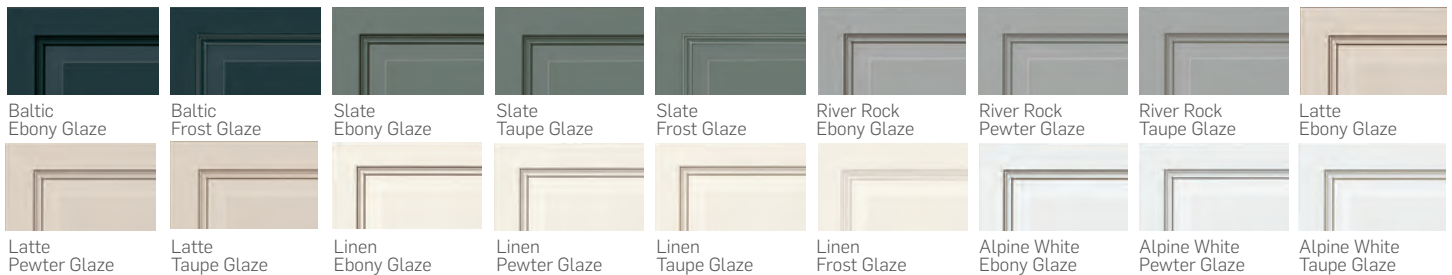

P Enamel Paint* and Glaze* finishes:

Weston 5-PC Cabinetry – Weston's 3/4" thick solid door frames are assembled with five-piece mortise and tenon joinery. The raised center panel is constructed of genuine wood veneer or painted MDF. The full overlay doors are available in a double step straight edge square or eyebrow arched style. Drawer fronts are offered in either five-piece or slab construction. Decorative hardware is required.

*additional charge applies
Visit echeloncabinetry.com/paint-disclosure for more information on our painted finishes.