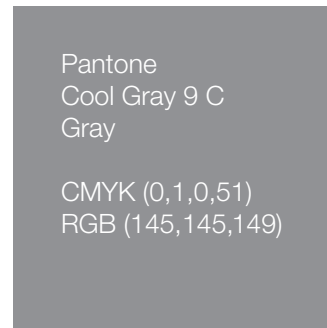

Brand colors

In utilizing the approved Echelon Cabinetry brand color palette, you must adhere to the established hierarchy. Primary brand colors are to dominate graphic treatments. Secondary brand colors are to be used for accent and to identify special features and programs.

Primary brand colors