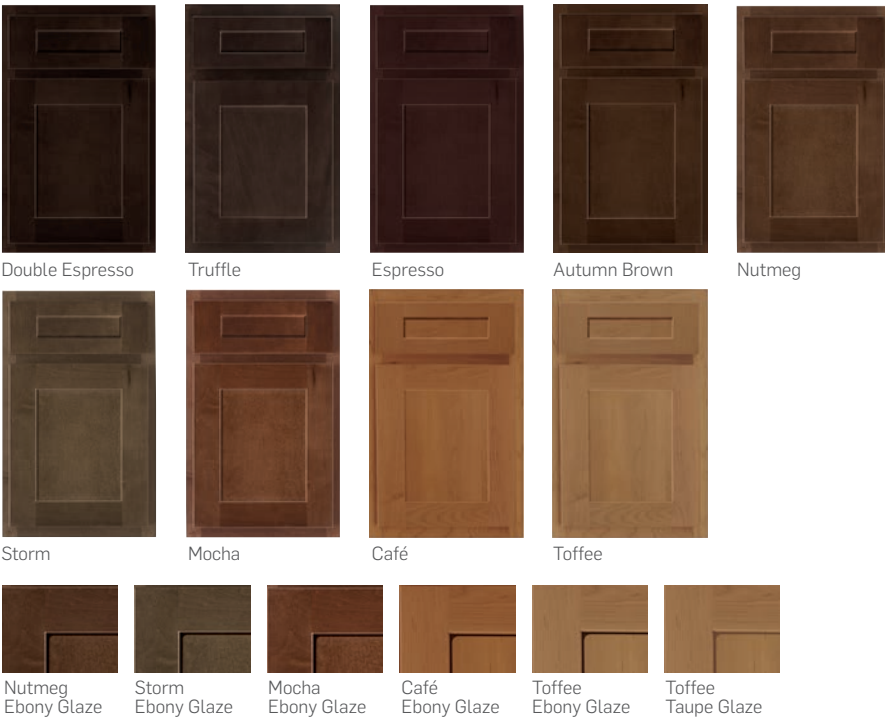

M Maple Stain and Glaze* finishes:

Also available in slab drawer front