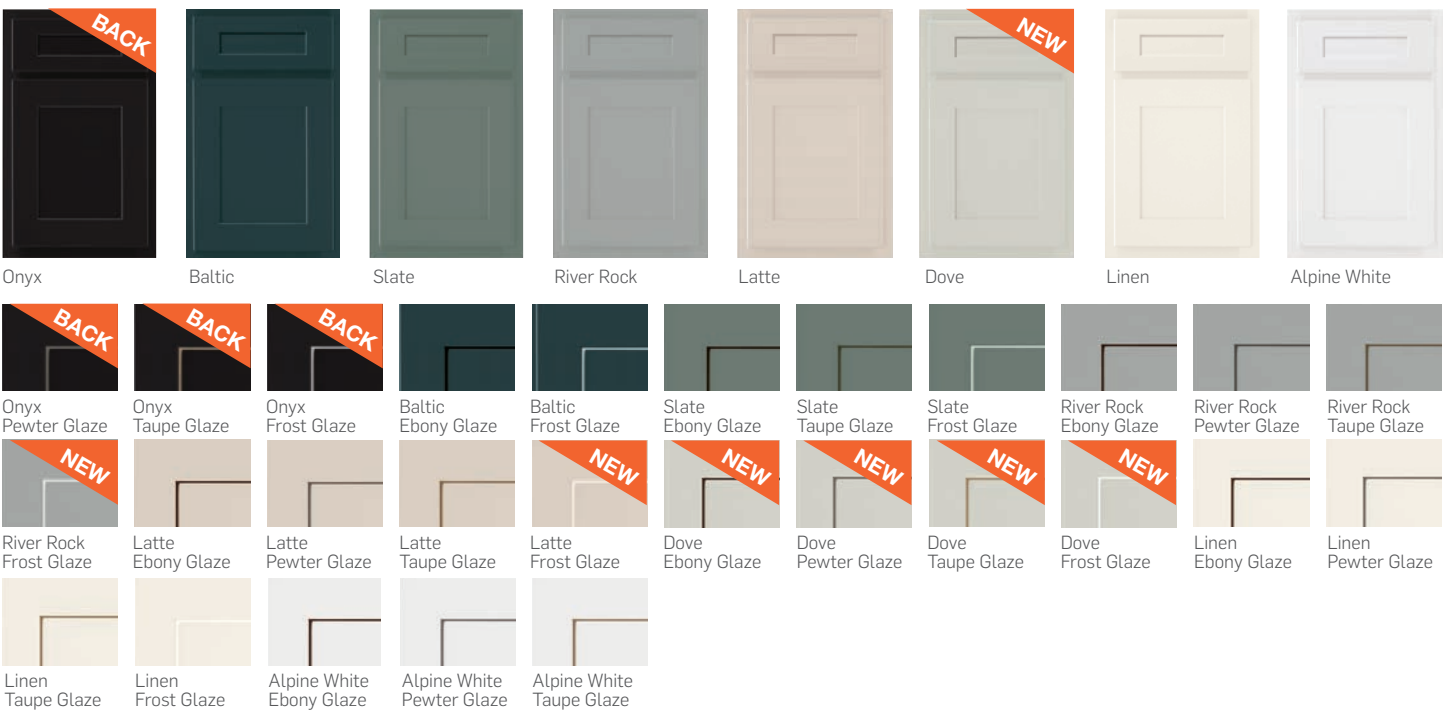

P Enamel Paint* and Glaze* finishes:

Norwich 5-PC Cabinetry – Norwich's 3/4" thick door frames are assembled with five-piece mortise and tenon joinery. The recessed Shaker style flat center panel is constructed of genuine wood veneer or painted MDF. Standard reveal square doors with 5-piece or slab drawer fronts. Decorative hardware is available but not required.

*additional charge applies
Visit echeloncabinetry.com/paint-disclosure for more information on our painted finishes.