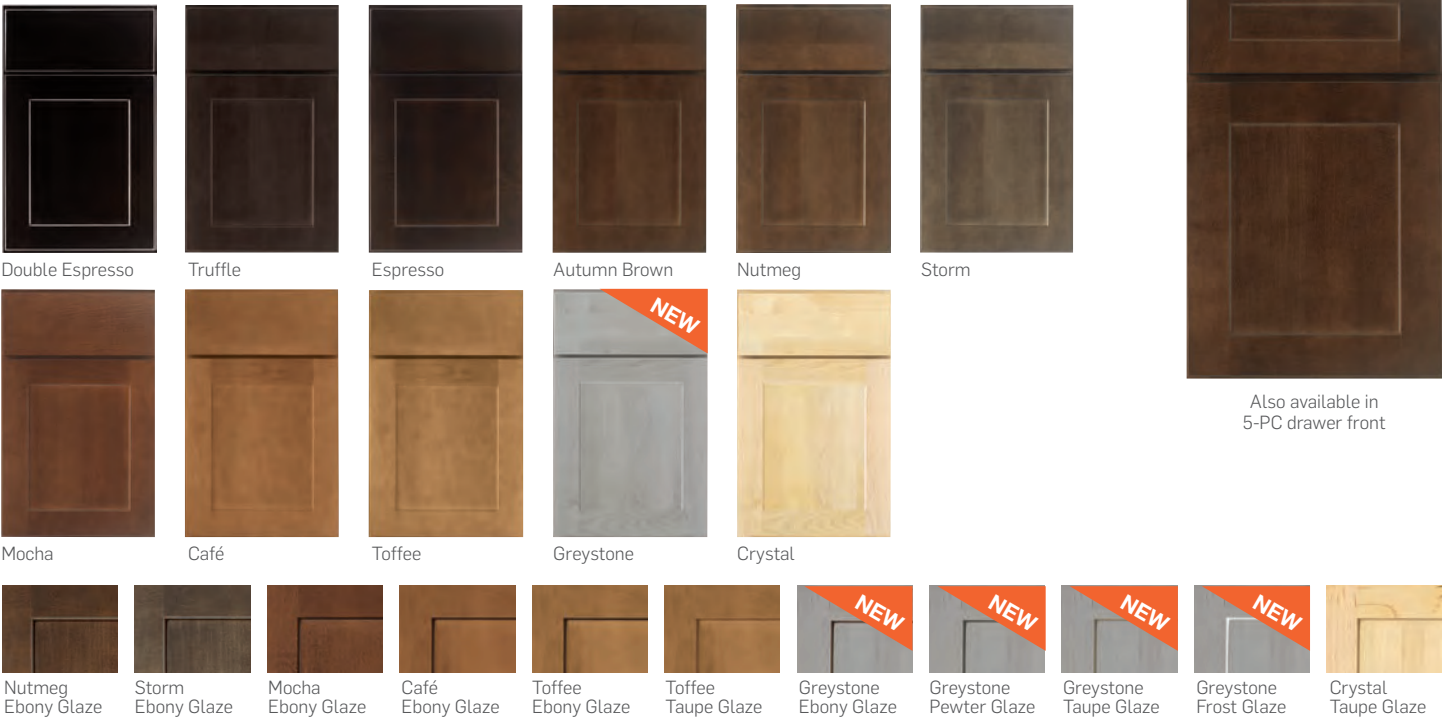

M Maple Stain and Glaze* finishes:

Also available in 5-PC drawer front