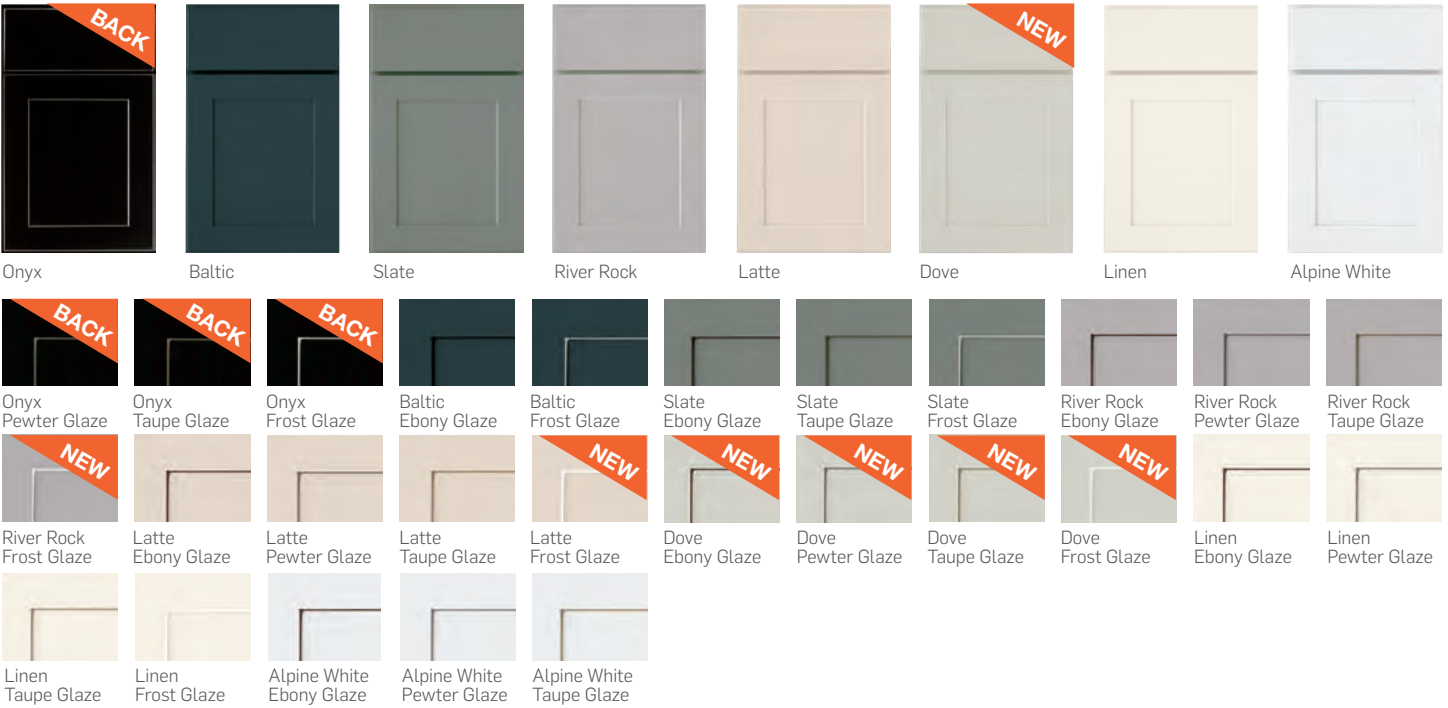

P Enamel Paint* and Glaze* finishes:

Trevino Slab Cabinetry – Trevino's 3/4" thick door frames are assembled with five-piece mortise and tenon joinery. The Shaker style flat recessed center panel is constructed of genuine wood veneer or painted MDF. Full overlay square doors for all cabinets with either slab or 5-piece drawer fronts. Decorative hardware is required.

*additional charge applies
Visit echeloncabinetry.com/paint-disclosure for more information on our painted finishes.