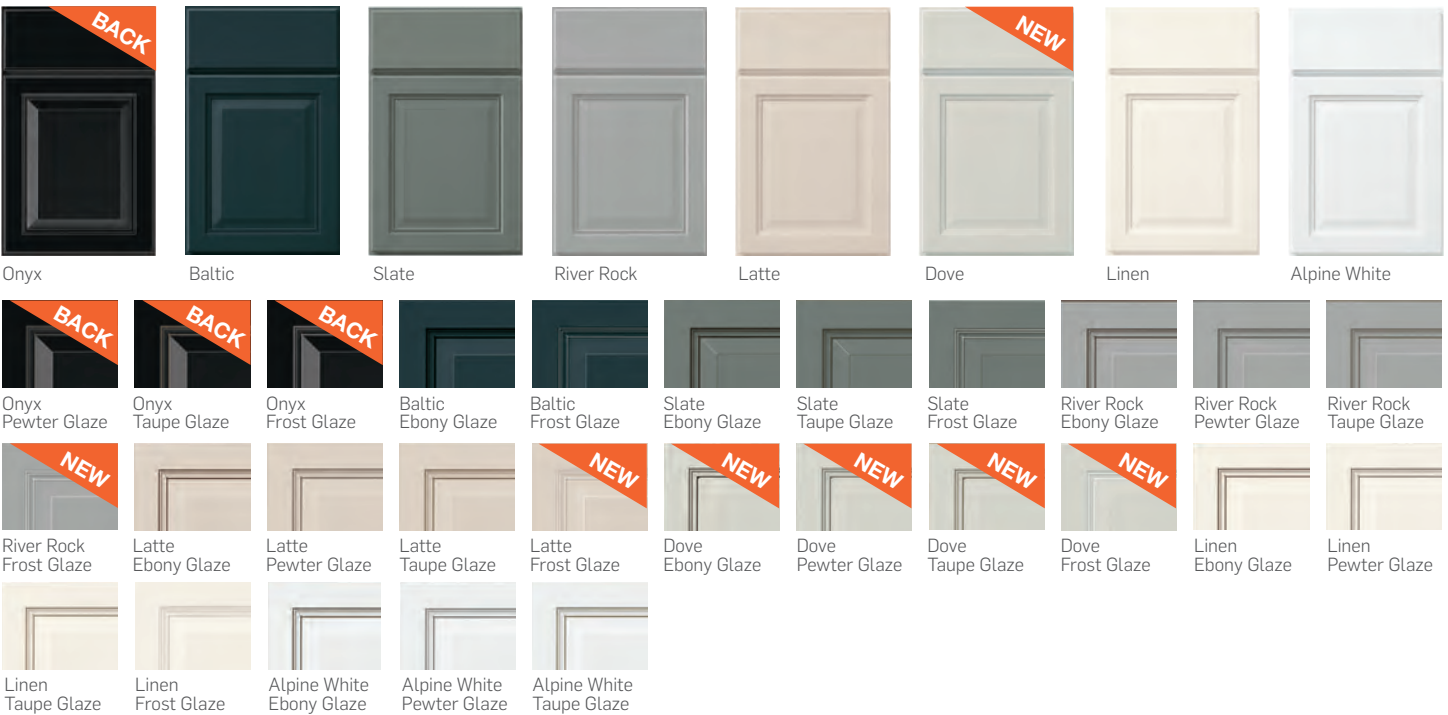

P Enamel Paint* and Glaze* finishes:

Weston Slab Cabinetry – Weston's 3/4" thick door frames are assembled with five-piece mortise and tenon joinery. The raised center panel is constructed of genuine wood veneer or painted MDF. The full overlay doors are available in a double step straight edge square or eyebrow arched style. Drawer fronts are offered in either slab or 5-piece construction. Decorative hardware is required.

*additional charge applies
Visit echeloncabinetry.com/paint-disclosure for more information on our painted finishes.

EchelonCabinetry.com
Proudly Made in America

Echelon
CABINETRY