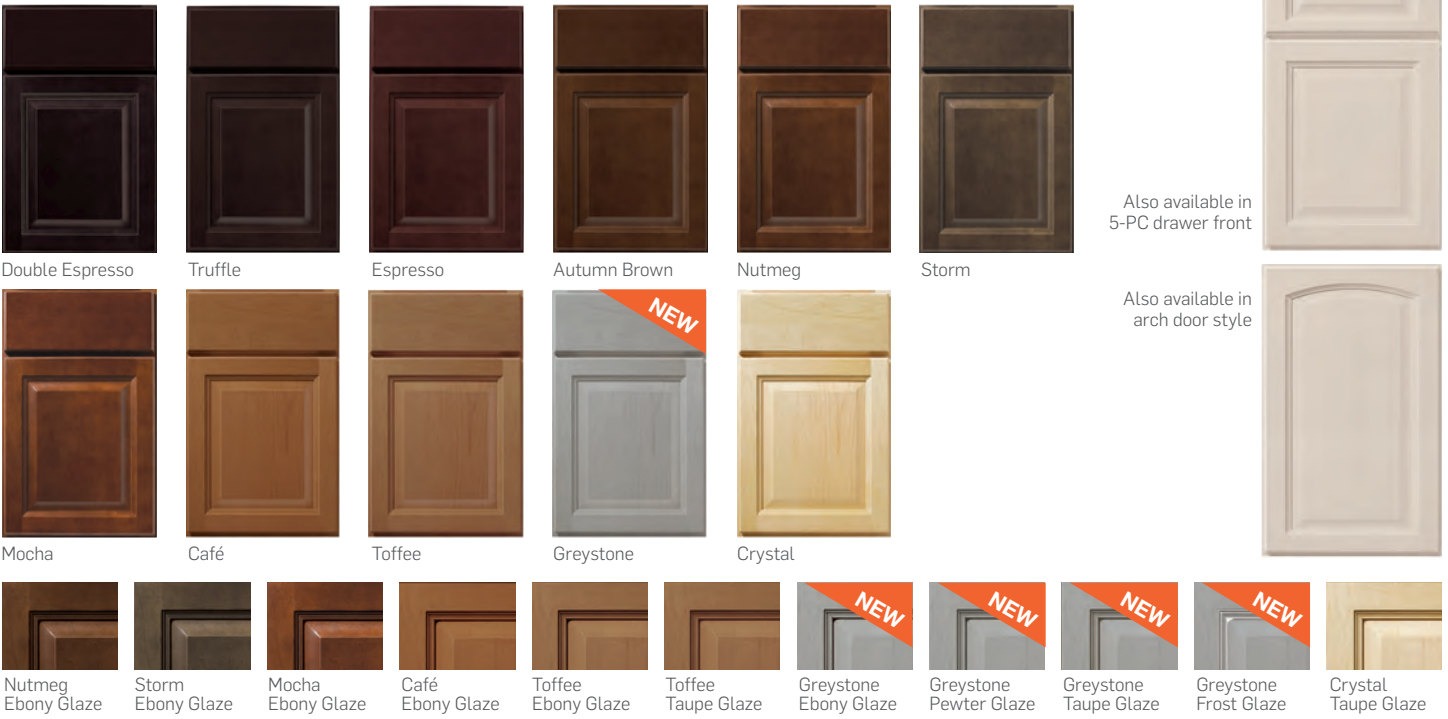

M Maple Stain and Glaze* finishes: